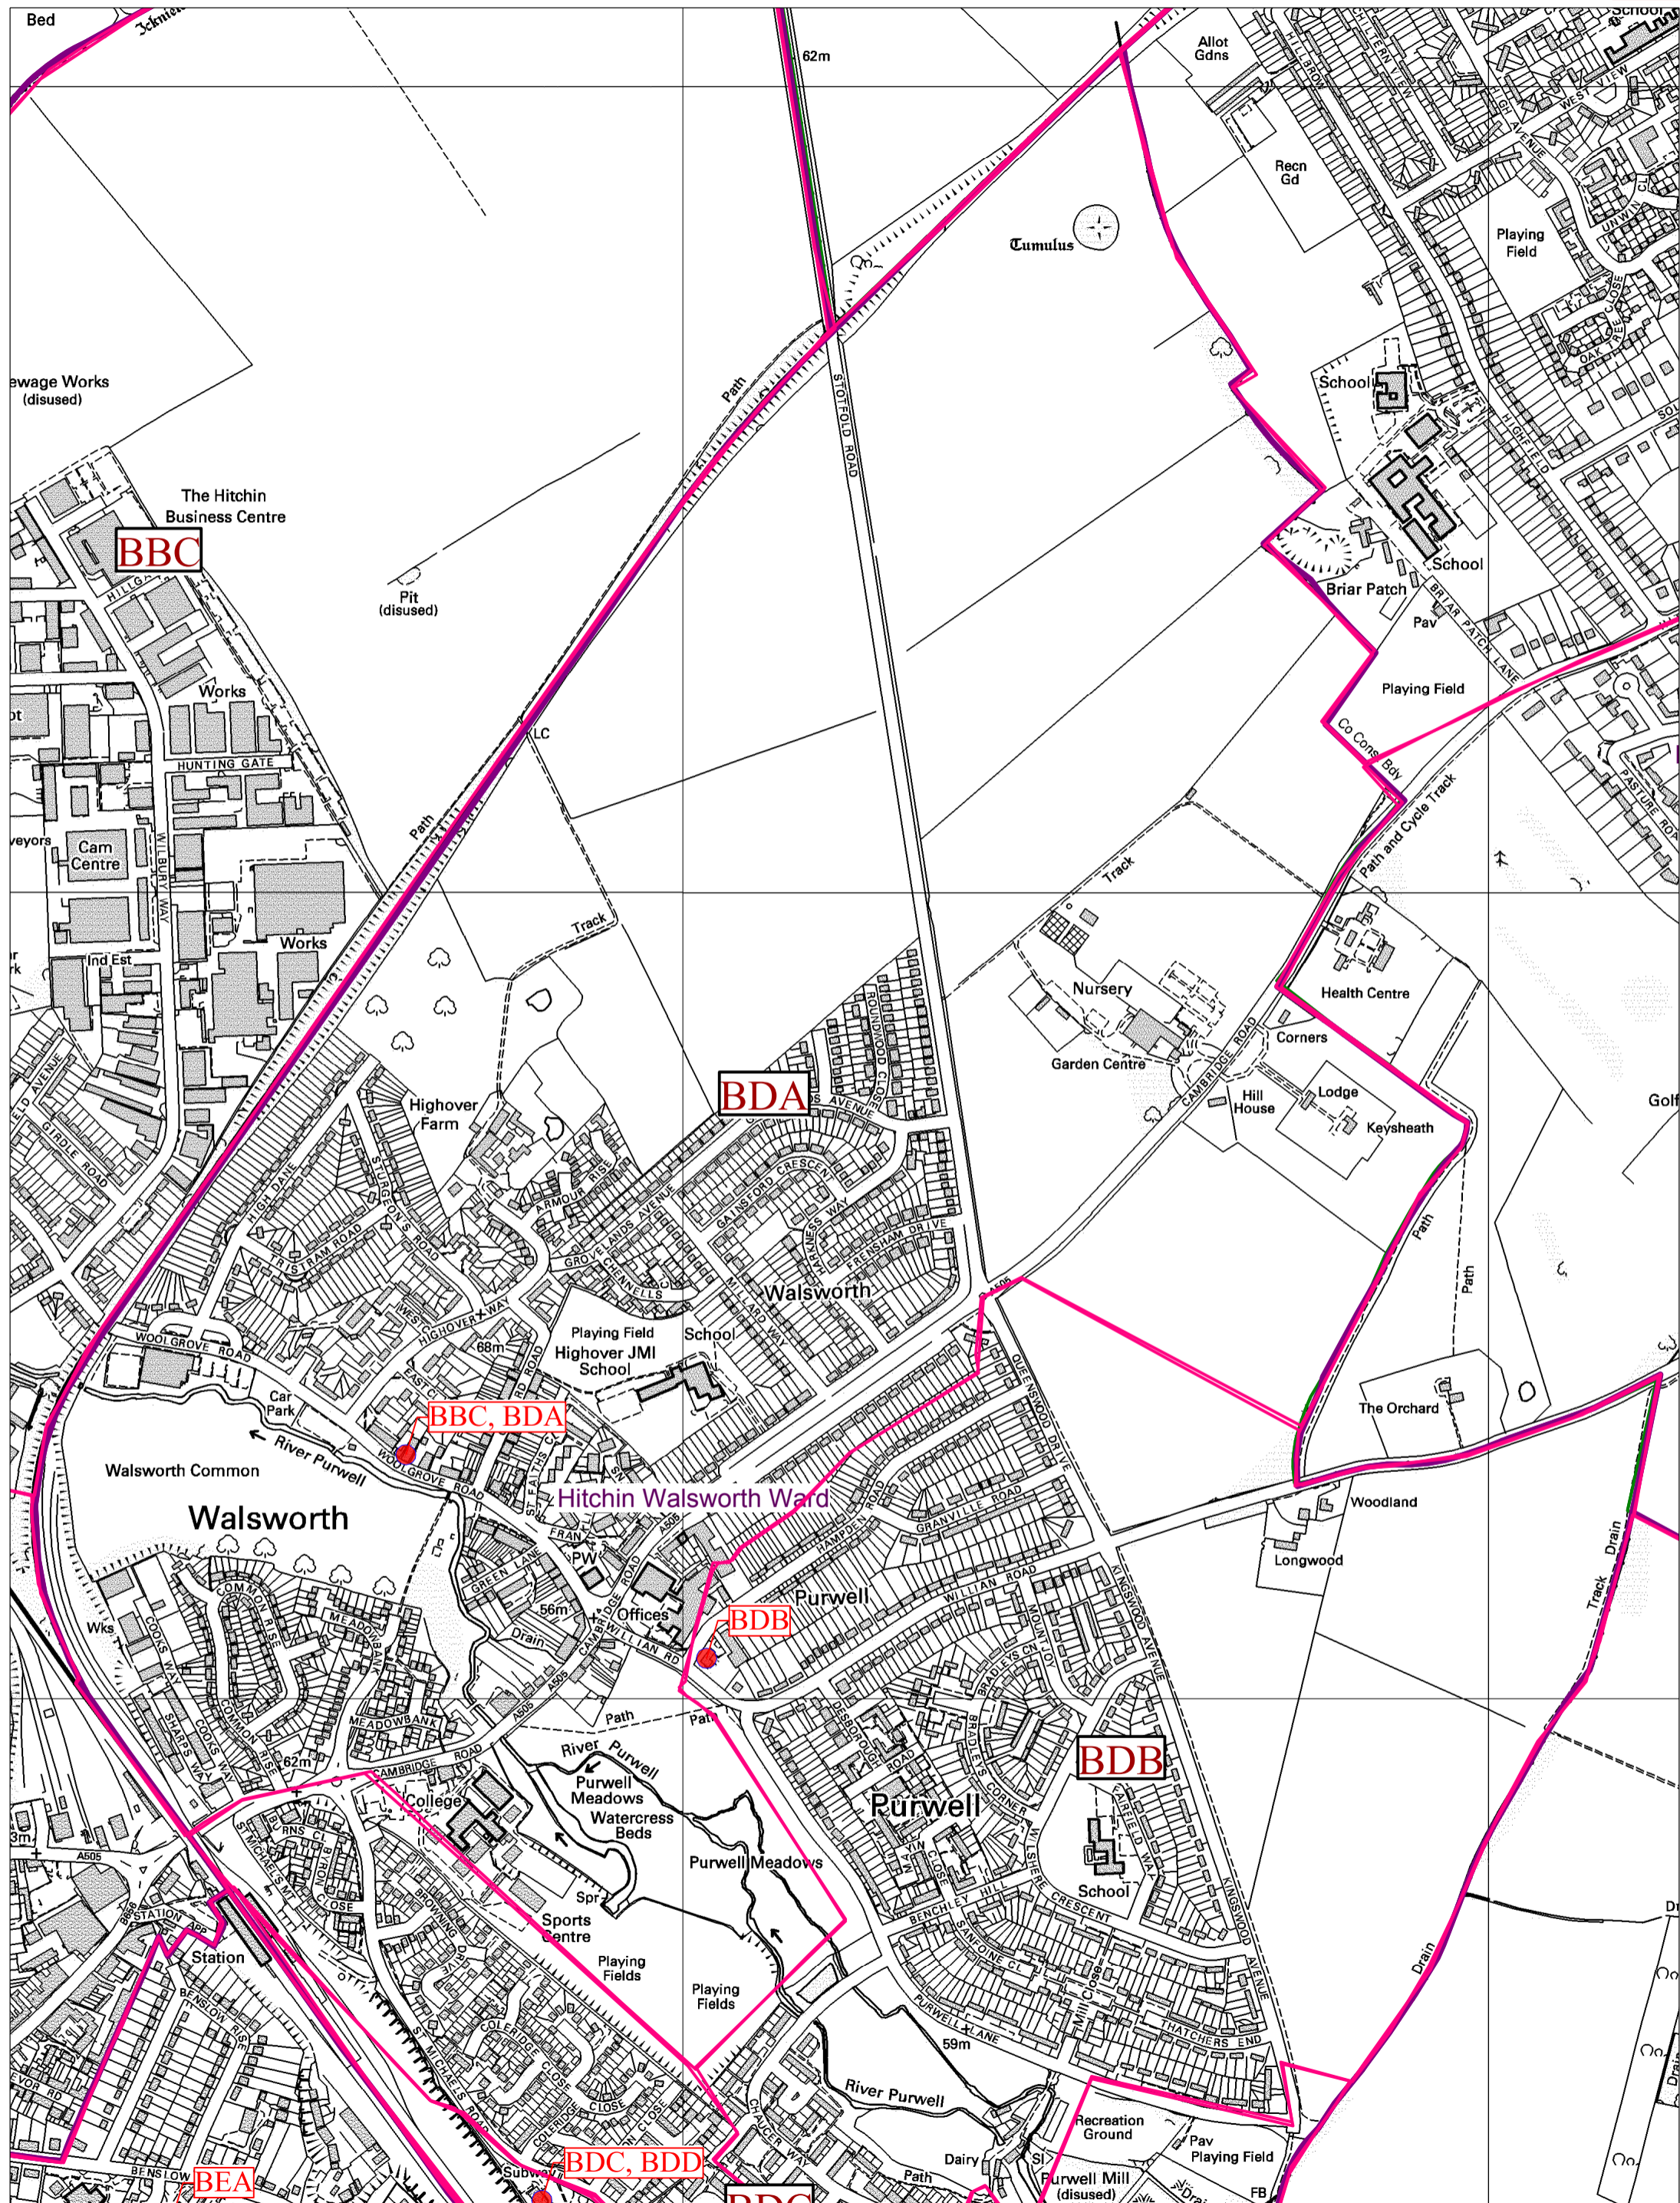

Polling Area - BDA - Hitchin Walsworth

Scale: 1:?
Date: 23:10:13